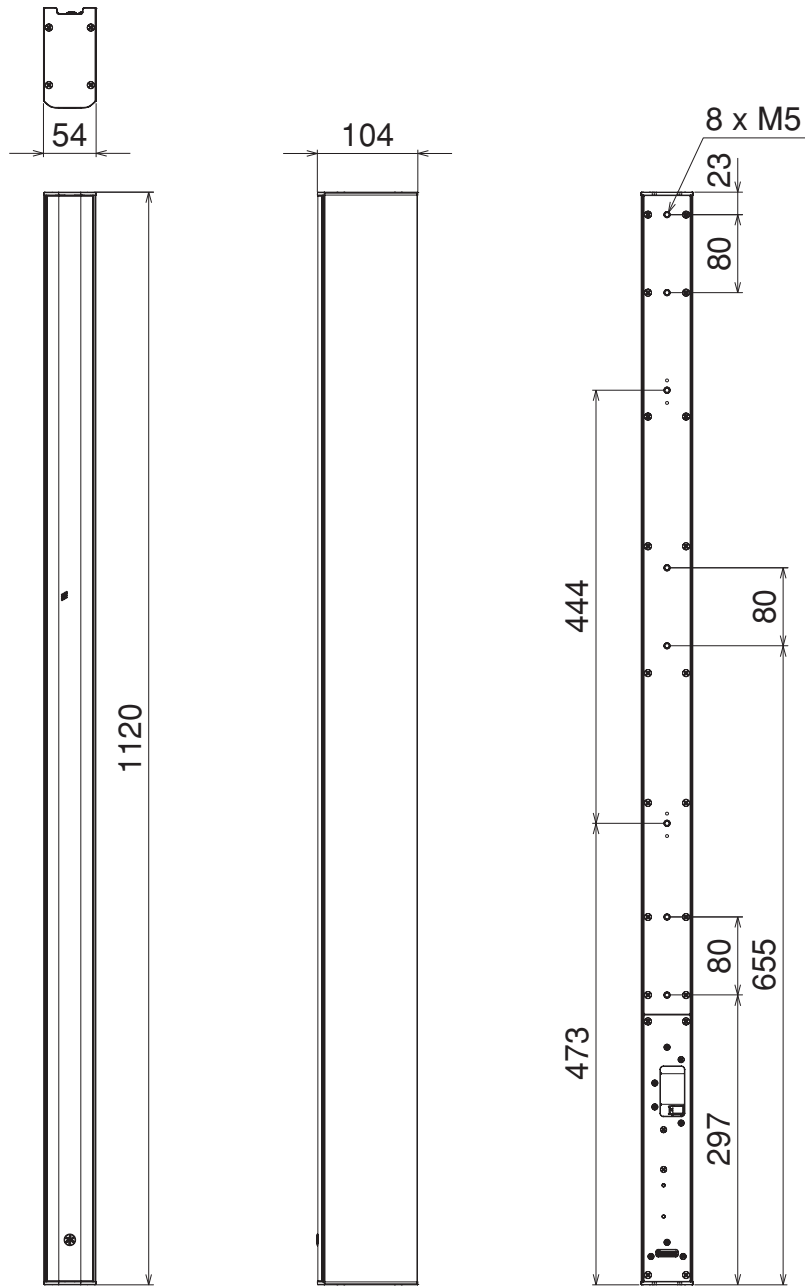

Dimensions

VXL1B-16P/VXL1W-16P

Mounting bracket

Bracket base

Unit: mm