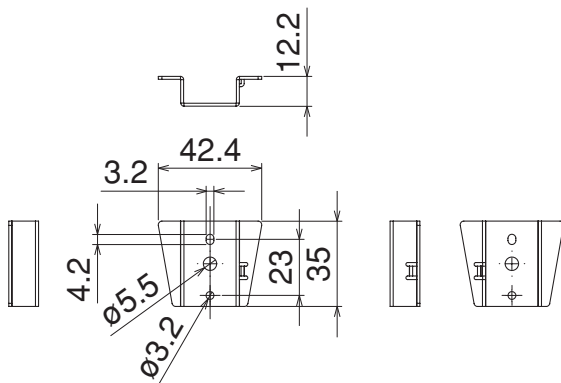

Dimensions

VXL1B-16P/VXL1W-16P

Mounting bracket

Bracket base

Unit: mm