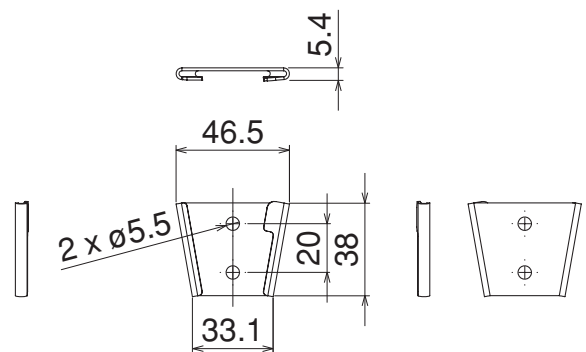

Dimensions

VXL1B-16P/VXL1W-16P

Mounting bracket

Bracket base

Unit: mm